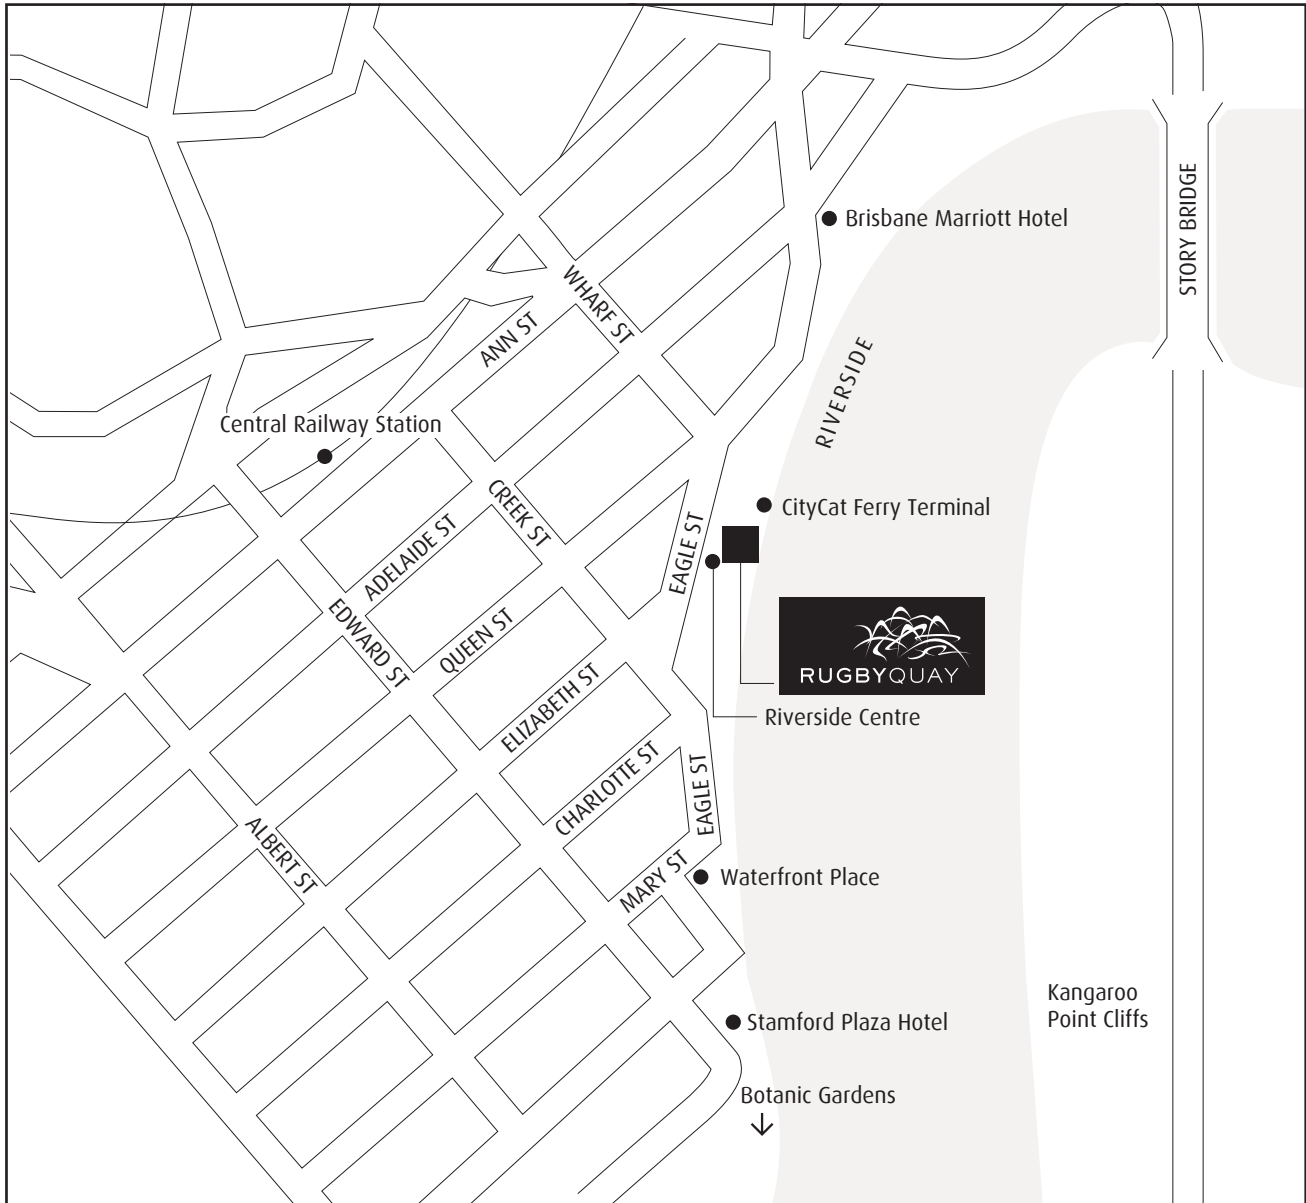

# RUGBYQUAY

Rugby Quay  
123 Eagle Street  
Brisbane Queensland 4000